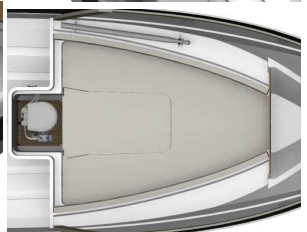

CRUISING COMFORT & VERSATILITY

- Ample cockpit seating that can be extended to L- or U-lounge with optional flip down seat.
- Cockpit dining table that can be used for dining in the cockpit
- Optional stand-alone galley with sink, LPG stove and refrigerator
- Spacious sunlounge for 3 people with integrated headrest and cup holders
- Additional cabin versatility with cabin pack and Smart Edition. These packs allow you to turn the seating area into a dining area and allows the area to be converted into a double berth that accommodates 2 people
- Plenty of ventilation and natural lighting in cabin
- Optional sea toilet that stores away under deck when not in use