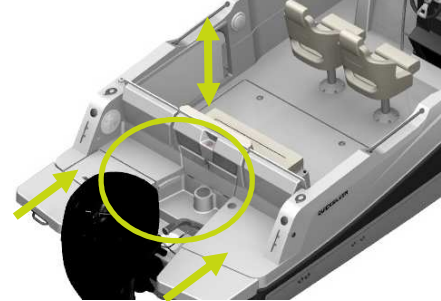

The perfect combination of performance, comfort and versatility in the 7m+ boat segment, Quicksilver's new Activ 755 Sundeck is designed with sun, relaxation and enjoyable cruising in mind.

UNCOMPROMISED SAFETY

- Easy and safe transom access via swim platforms
- Optional engine well for easy access to engine and between swim platforms
- Excellent anti-slip deck surfaces
- Deep, well-protected cockpit
- Guardrail protection on foredeck
- Safe access to the sunlounge via side console stairs
- Reliable handling with up to 300 horsepower

FEATURES & BENEFITS

QUICKSILVER STYLING

- Sleek and sporty styling
- Ergonomic and sporty helm with space for functional electronics
- Spacious and multifunctional cockpit suitable for cruising and dining
- Intelligent storage throughout the boat