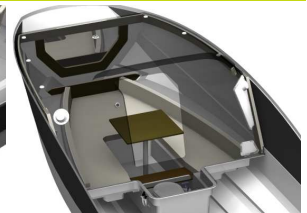

FEATURES & BENEFITS

QUICKSILVER STYLING

- Sleek and sporty styling
- Ergonomic and sporty helm with space for functional electronics
- Spacious and multifunctional cockpit suitable for cruising and dining
- Intelligent storage throughout the boat

CRUISING COMFORT & VERSATILITY

- Ample cockpit seating that can be extended to L- or U-lounge with optional flip down seat.
- Cockpit dining table that can be used for dining in the cockpit
- Optional stand-alone galley with sink, LPG stove and refrigerator
- Spacious sunlounge for 3 people with integrated headrest and cup holders
- Additional cabin versatility with cabin pack and Smart Edition. These packs allow you to turn the seating area into a dining area and allows the area to be converted into a double berth that accommodates 2 people
- Plenty of ventilation and natural lighting in cabin
- Optional sea toilet that stores away under deck when not in use

LEADING FEATURES

1. Integrated swim ladder
2. Double swim platforms
3. Motor well bridge: easy access to both sides of transom
4. Port opening transom gate
5. Storage under cockpit seating
6. Versatile cockpit area with standard L-lounge seat configuration that can partially be cleared for easy access to transom and extendable to optional U-lounge with port flip-up seat.
7. Dining table
8. Twin bucket seats adjustable in height and flip up bolsters
9. Optional port galley includes stainless steel sink with cutting board lid, fridge & countertop LPG stove
10. Ergonomic helm with instrumentation and optional 7" Simrad chartplotter
11. Lockable acrylic sliding cabin entry door