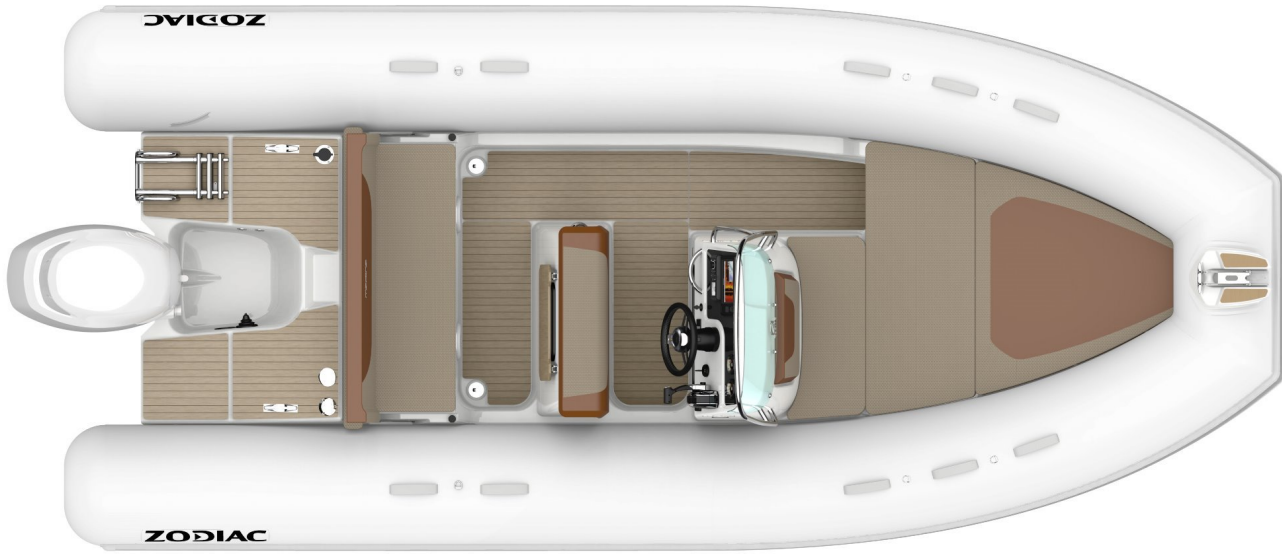

IDLENESS

Perfect for a long break at sea, the Medline is a true private beach thanks to its spaces converted to Sun deck. Created for long daily trips, the Medline range belongs to the new generation of Zodiac boats : RIB clearly relax-oriented. Their design allows to transform the deck in a large sun deck, thus creating a 'private beach' area. "

PLEASURE

Including 5 boats, the Medline range has been redesigned by setting an absolute priority : its easy use ashore, at mooring, and at sea. The size and weight of each model have been optimized to get an excellent weight-to-power ratio in order to choose a moderate engine, and simplify maneuvers at lowering and storage.

TECHNICAL FEATURES

OVERALL LENGTH (m-ft)	5.8m -19'0"	SCHAFT	XL
INSIDE LENGTH (m-ft)	4.91m -16'1"	MAXIMUM ALLOWED POWER (HP)	115
OVERALL BEAM (m-ft)	2.54m -8'4"	RECOMMENDED POWER (HP)	115
INSIDE BEAM (m-ft)	1.44m -4'9"	MAX. ALLOWED ENGINE WEIGHT (Kg-Lbs)	244 - 538
TUBE DIAMETER (m-ft)	0.55m -1'10"	HULL LENGTH (m - ft)	5.25m -17'3"
WEIGHT (Kg-Lbs)	601 - 1325	HULL WIDTH (m - ft)	1.89m -6'2"
NUMBER OF PASSENGERS (CAT. C)	12	HULL HEIGHT (m - ft)	1.6m -5'3"
MAXIMUM PAYLOAD (CAT. C) (Kg-Lbs)	1420 - 3130	DEADRISE	22.5°
NUMBER OF WATERTIGHT COMPARTMENTS	5	TANK (L - Gal)	90L - 24Gal

VERSIONS

MED580-2 Z14852	MEDLINE 580 : White MEDLINE 580 Limited edition 2022 WHITE HULL, ARTIC GREY NEO TUBE, LOUNGE UPHOLSTERY, SUNDECK EXTENSION, GARMIN NAVIGATION SYSTEM, AUDIO FUSION SYSTEM, SKI MAST
MED580-1	MEDLINE 580: Dark Grey
MED580-3	MEDLINE 580: Dark Grey NEO Tube
MED580-4	MEDLINE 580: White NEO Tube