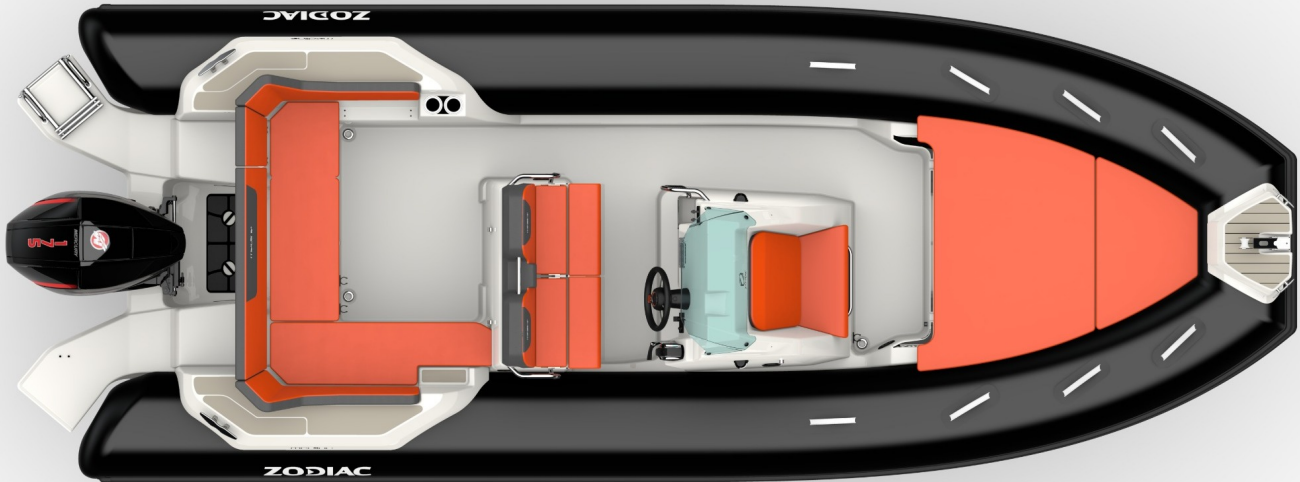

STANDARD EQUIPMENT

HULL & DECK: 200L Integrated Fuel Tank, 4 Cleats, 5 Lockers, Bow Locker, Modern Console w/ Integrated Front Seat, Platforms x2, Self Bailing Cockpit, Ski & Wakeboard Locker, Tilting Bolster, Windshield, Wings.

COMFORT: 2 USB Plugs, Boarding Ladder w/ Handle, Bow Sunbathing (1.37m Width, 1.41m Length), Cup Holders, Easy Access Aft Platforms.

Hydraulic Steering, Rear U-Lounge w/ 2 Benches + Folders, Smartphone Storage.

TUBE: Removable Tube, 1 GRP Bow Roller, 8 Handles, Fishtails Cones, Zodiac Logo on the Tube.

OTHER: 1 Battery switch, 1 Owner's manual, 1 Repair Kit, Inflator w/ Manometer, Navigation Lights, Ski Mast.

HULLS/ GEL COAT

TUBES

UPHOLSTERIES

CONFIGURATIONS

HULLS
Dark Grey Hull
White hull

TUBES
Artic Grey NEO Tube
Black NEO Carbon Tube
Black NEO Tube
Black Strongan Tube
Military Grey NEO Tube
White Carbon NEO Tube
White NEO Tube
White Strongan Tube

UPHOLSTERY
FJORD Upholstery
LOUNGE Upholstery
SOFT Upholstery
TANGO Upholstery