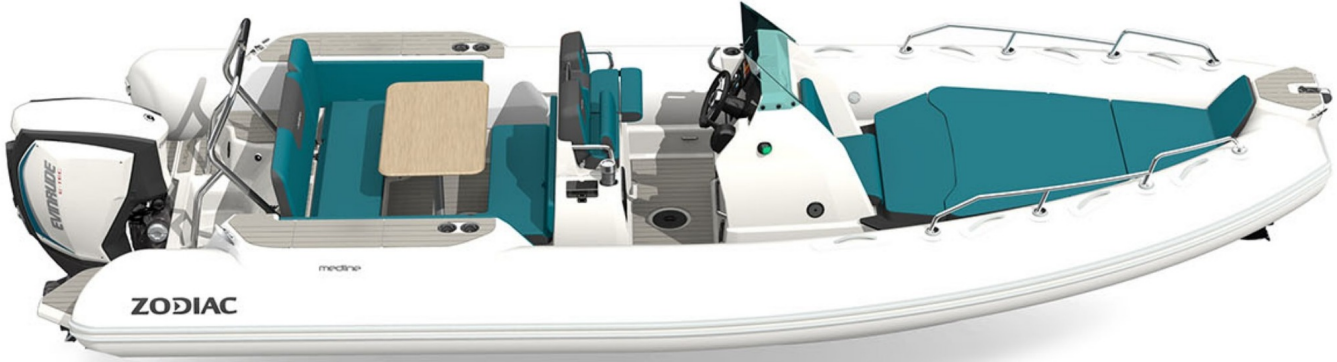

NEW

Perfect for long trips on the sea, the medline is a true private oasis thanks to its transformable surface, which can be transformed into a sunbathing area. Created for long day trips, the medline range is part of the new generation of Zodiac boats: rigid-hulled inflatable openly oriented towards leisure. The arrangement allows to transform the deck into a vast sun lounger, to create a "private oasis" area.

TECHNICAL FEATURES

OVERALL LENGTH (m-ft)	7.34m -24'1"	SCHAFT	XL
INSIDE LENGTH (m-ft)	6.16m -20'3"	MAXIMUM ALLOWED POWER (HP)	300
OVERALL BEAM (m-ft)	2.9m -9'6"	RECOMMENDED POWER (HP)	250
INSIDE BEAM (m-ft)	1.67m -5'6"	MAX. ALLOWED ENGINE WEIGHT (Kg-Lbs)	385 - 849
TUBE DIAMETER (m-ft)	0.6m -1'12"	DESIGN CATEGORY	B-C
WEIGHT (Kg-Lbs)	1150 - 2525	HULL LENGTH (m - ft)	6.45m -21'2"
NUMBER OF PASSENGERS (CAT. C)	16	HULL WIDTH (m - ft)	2.15m -7'1"
NUMBER OF PASSENGERS (CAT. B-C)	6	HULL HEIGHT (m - ft)	2.2m -7'3"
MAXIMUM PAYLOAD (CAT. C) (Kg-Lbs)	1730 - 3814	DEADRISE	22°
MAXIMUM PAYLOAD (CAT. B) (Kg-Lbs)	980 - 2167	TANK (L - Gal)	300L -80Gal
NUMBER OF WATERTIGHT COMPARTMENTS	5		

VERSIONS

- MEDLINE 7.5: NEO Carbon Tube - Dark Grey Gel Coat
- MEDLINE 7.5: NEO Carbon Tube - White Gel Coat
- MEDLINE 7.5: NEO Tube - Grey Gel Coat
- MEDLINE 7.5: NEO Tube - White Gel Coat

STANDARD EQUIPMENT

HULL & DECK: 2 Bailers, 2 Swimming Platforms w/ Port Telescopic Boarding Ladder , 3 Big Storage Compartments , 4 Cleats, 6 Cupholders (on Wings (4), Console and Bolster) , Double-Position Bolster w/ Built-in Kitchen, GRP Wings w/ EVA, Self Bailing Cockpit, Tilting Console w/ Storage Under Deck , 1 Bow D Ring .