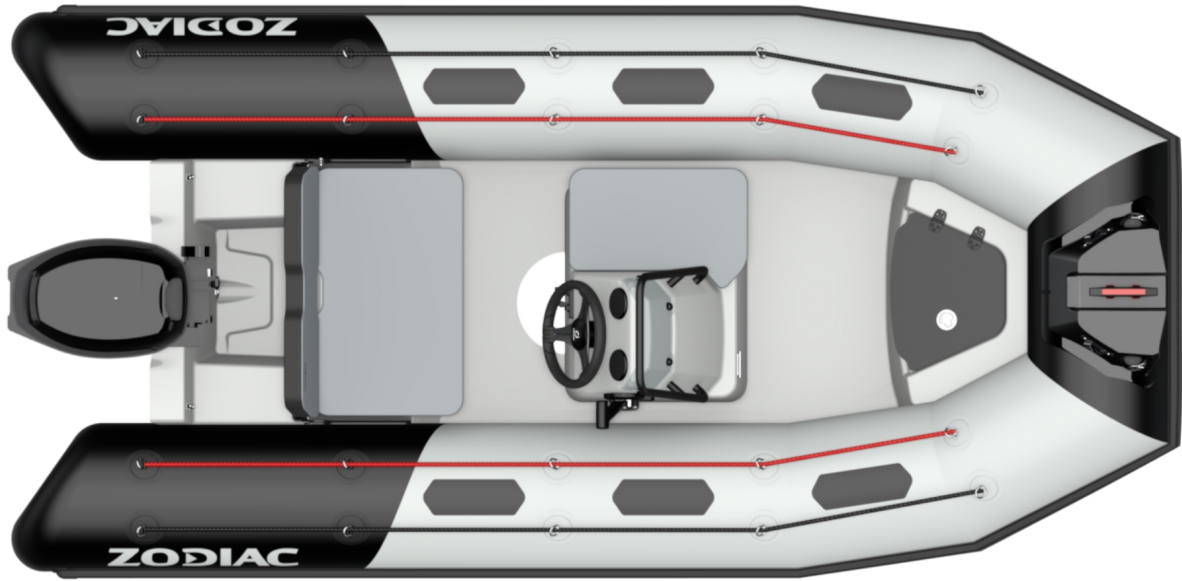

### THE NEW ZODIAC OPEN RANGE IS COMING !

A nice collection of small boats for having fun, they are compact and practical ! Real toy with a racing look, easy to store, easy to drive, easy to launch, easy to tow, 4 seats minimum, 4 colors and materials of tubes are available. Tubes are available in PVC or Neoprene, and the tank allows long time navigation.

#### TECHNICAL FEATURES

OVERALL LENGTH (m-ft)	3.4m-11'2"	SCHAFT	L
INSIDE LENGTH (m-ft)	2.16m-7'1"	MAXIMUM ALLOWED POWER (HP)	30
OVERALL BEAM (m-ft)	1.7m-5'7"	RECOMMENDED POWER (HP)	20
INSIDE BEAM (m-ft)	0.8m-2'7"	MAX. ALLOWED ENGINE WEIGHT (Kg-Lbs)	95-209
TUBE DIAMETER (m-ft)	0,45m	HULL LENGTH (m - ft)	2.9m-9'6"
WEIGHT (Kg-Lbs)	155-342	HULL WIDTH (m - ft)	1.13m-3'8"
NUMBER OF PASSENGERS (CAT. C)	4	HULL HEIGHT (m - ft)	1.17m-3'10"
MAXIMUM PAYLOAD (CAT. C) (Kg-Lbs)	450-992	DEADRISE	18°
NUMBER OF WATERTIGHT COMPARTMENTS	3	TANK (L - Gal)	Optional 24L-6Gal

### STANDARD EQUIPMENT

**HULL & DECK:** Bow Storage + Cushion , Fairleads, GRP Deep V-Hull, Lockable Mooring Storage , Console with Wheel, 1 Bow Cleat.

**COMFORT:** 2 USB Plugs, Bench w/ Tilting Backrest, Bow Cushion, Side Seat, Under Bench Storage , Windshield, Handrail.