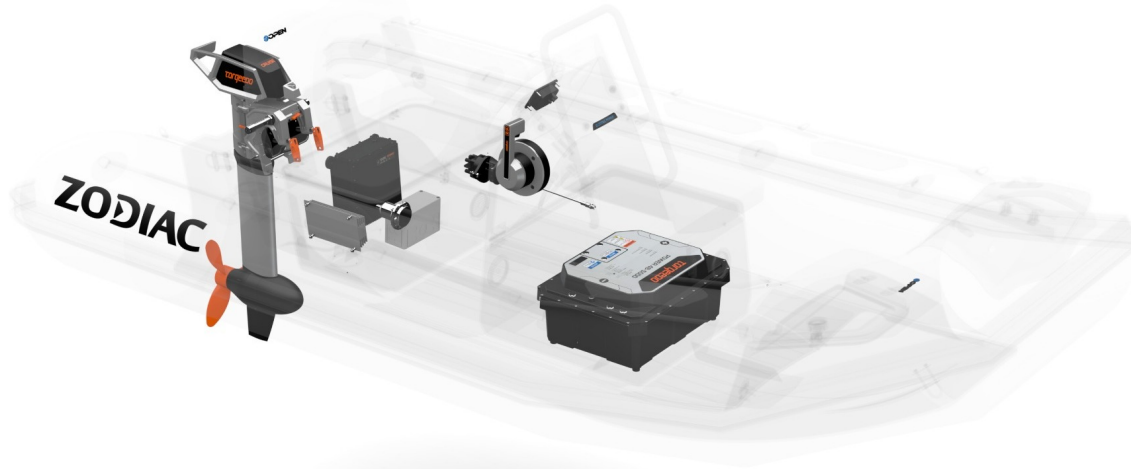

Zodiac eOPEN powered by Torqeedo : 100% electric

First complete range of 100% electric boats after the eJET in 2017, these new models are a real technological achievement and mark a new era for both Torqeedo and Zodiac.

The eOPEN range in a nutshell:

- Ideal for exploring sensitive or difficult-to-access areas
- Easy to use and highly manoeuvrable
- Autonomy of about one hour at maximum power
- No noise or fumes to disturb peaceful enjoyment
- Very little maintenance or upkeep
- Long-term savings
- Unique, ecologically responsible experience
- Factory fitted electrical installation in the console and bench

TECHNICAL FEATURES

AUTONOMY	50MN at 5kn/10h at 5kn	NUMBER OF PASSENGERS (CAT. C)	4
ELECTRIC ENGINE	Torqeedo Cruise 6.0 RS	MAXIMUM PAYLOAD (CAT. C) (Kg-Lbs)	300-661
MAXIMUM SPEED (KM/H)	24	NUMBER OF WATERTIGHT COMPARTMENTS	3
MAX SPEED (KNOTS)	14	SCHAFT	S
OVERALL LENGTH (m-ft)	3.1m-10'2"	MAX. ALLOWED ENGINE WEIGHT (Kg-Lbs)	57-126
INSIDE LENGTH (m-ft)	2m-6'7"	HULL LENGTH (m - ft)	2.58m-8'6"
OVERALL BEAM (m-ft)	1.65m-5'5"	HULL WIDTH (m - ft)	1.01-3'4"
INSIDE BEAM (m-ft)	0.71m-2'4"	HULL HEIGHT (m - ft)	1.13m-3'8"
TUBE DIAMETER (m-ft)	0,45m-1'6"	DEADRISE	18°
WEIGHT (Kg-Lbs)	208-657		

STANDARD EQUIPMENT

HULL & DECK: Bow Storage + Cushion , Fairleads, GRP Deep V-Hull, Lockable Mooring Storage, Console with Wheel, 1 Bow Cleat.

COMFORT: 2 USB Plugs, Bench w/ Tilting Backrest, Bow Cushion, Side Seat, Under Bench Storage , Windshield, Handrail.